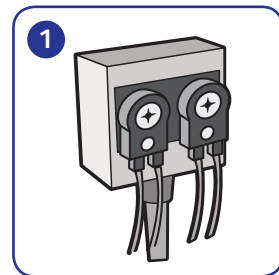

Suma Special L4 Mini Guide

Available in 5 litre, 10 litre and 20 litre safe pack L54

Use in:

Auto dosed dishwashing machines

Dishwashing detergent for soft/medium water

Targets stubborn stains

Using...

Use with Diversey auto dosed system or built-in dispenser.