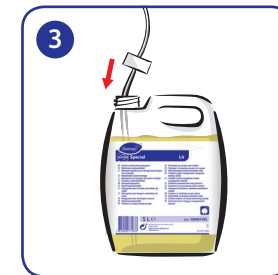

Suma Special L4 Mini Guide

Available in 5 litre, 10 litre and 20 litre safe pack L54

Use in:

Auto dosed dishwashing machines

Dishwashing detergent for soft/medium water

Targets stubborn stains

Using...

Use with Diversey auto dosed system or built-in dispenser.

Switch off machine and wearing gloves and goggles remove feeder tube from empty container.

Wearing gloves and goggles, remove cap from new container. Place cap on empty container and dispose. Insert feeder tube into new container and secure cap.